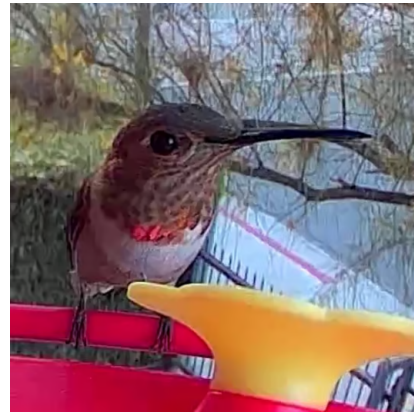

- hbhq home
- watch list 2026
- summer 2025
- eliza.lol

▫ WILHELMINA

WILHELMINA

Name ▫ Wilhelmina
Species Anna's Hummingbird
Appearance Has a cluster of 4–5 red spots amongst very fine even specks across chest. Slightly down-turned bill.
Behavior Often hovers just above the port before perching
Tends to perch on the edge and preen or rest between sips. Rarely chases others—more of a “wait-your-turn” visitor who comes when its quiet
First Spotted 6/22/25